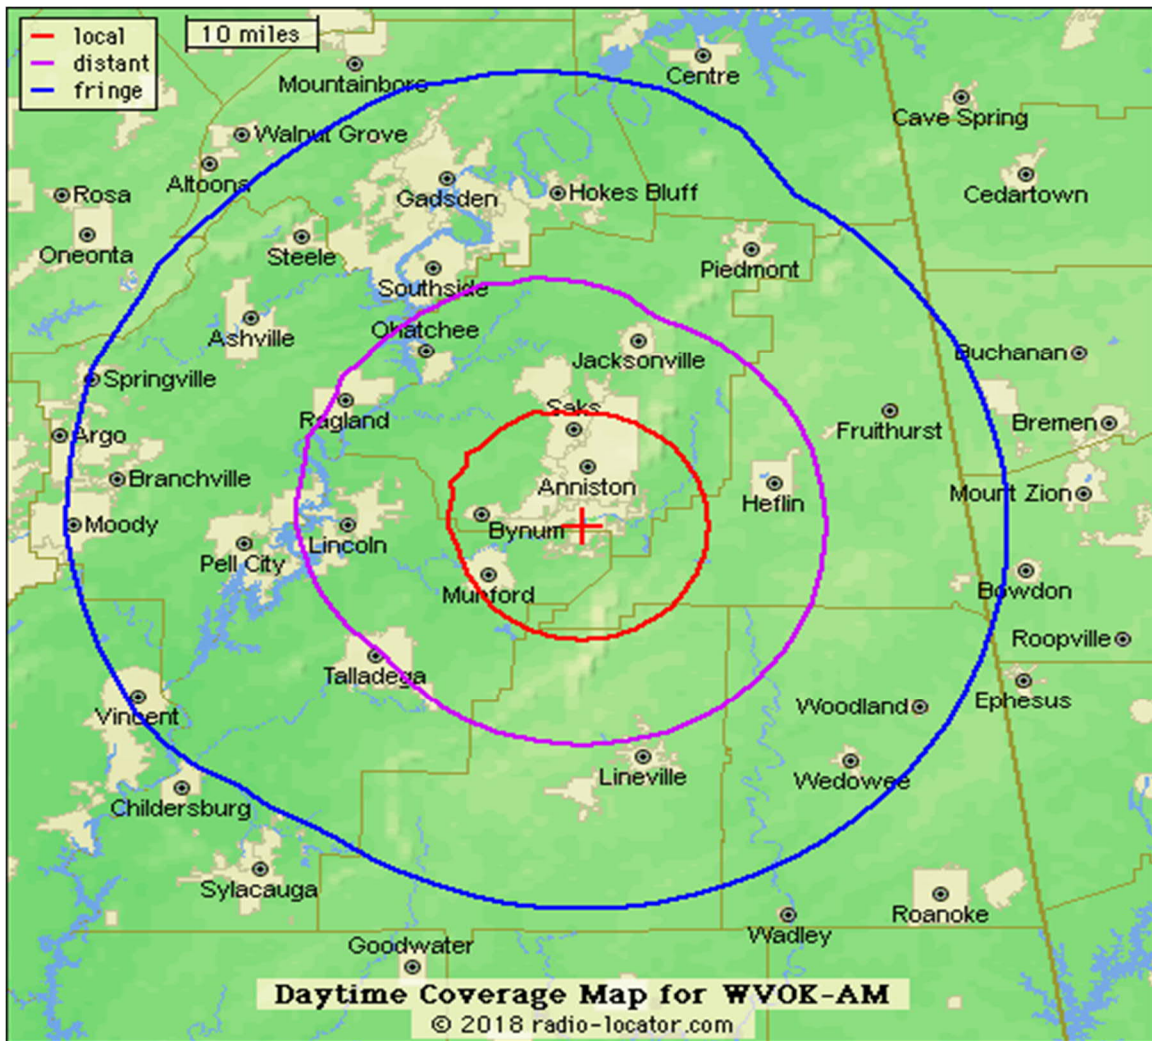

WVOK Oxford AL – 1580 kHz

This image is intended solely for entertainment purposes. Radio-Locator makes no claims as to the accuracy

WVOK-1580 1215 Church Street Oxford, Alabama 36203
256-835-1580 (fax) 256-831-1500 www.k98.fm

tnx JOB