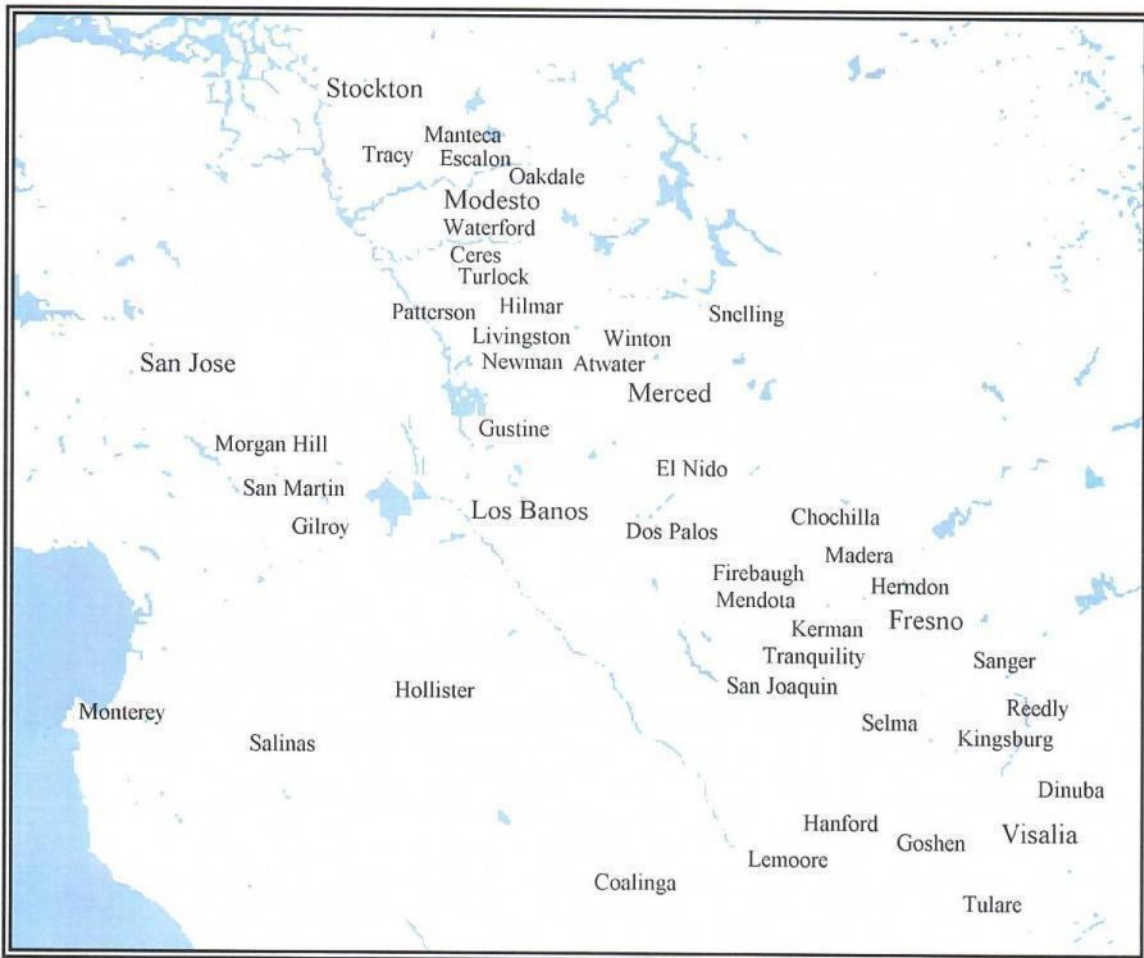

COVERAGE MAP

GENERAL INFORMATION

FREQUENCY: 1330 AM

POWER: 500 WATTS DAYTIME NON-DIRECTIONAL

5000 WATTS NIGHTTIME DIRECTIONAL

COVERAGE: MERCED COUNTY, STANISLAUS COUNTY, SAN JOAQUIN COUNTY,
MARIPOSA COUNTY AND MADERA COUNTY