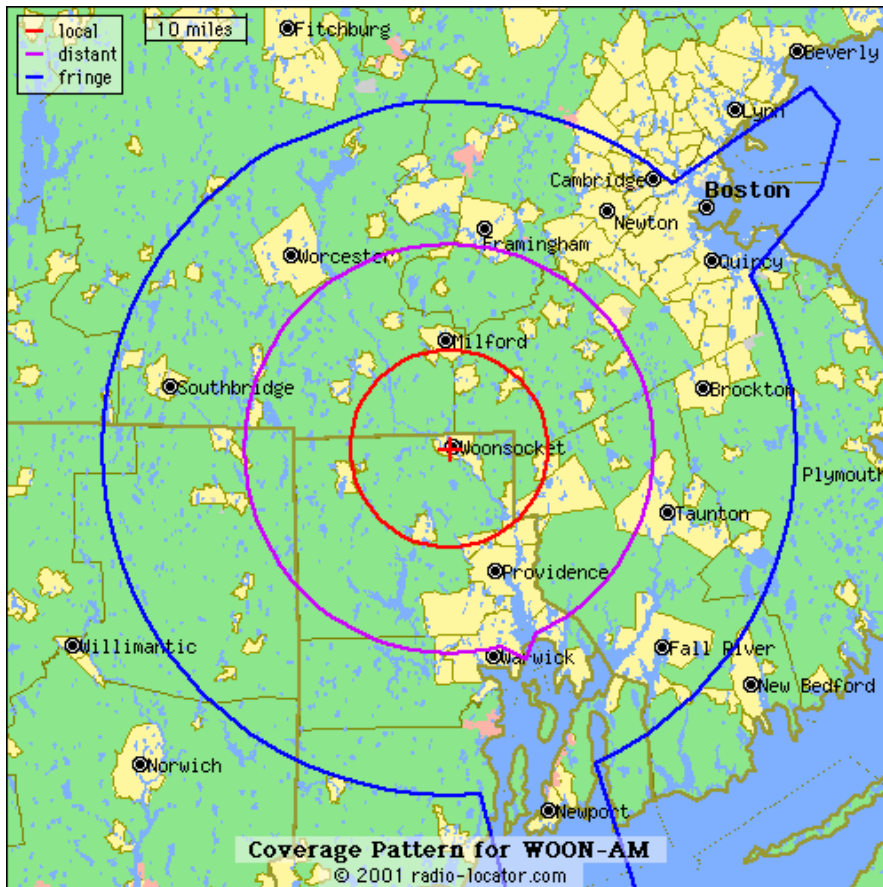

WOON Woonsocket RI – 1240 kHz

WOON 1240

WOONSOCKET RADIO

Jan,

That is definitely us. Very Cool that we made it to Sweden.

Attached is our coverage map. Making it to Sweden is remarkable.

Joe Callahan

Director of Sales/Morning Personality

WOON Radio - Proud Member of Northern Rhode Island Chamber of Commerce & Blackstone Valley Independent Business Alliance (BVIBA) - BUY LOCAL

985 Park Avenue

Woonsocket, RI 02895

PH: 401-762-1240

Cell: 508-922-7230

FX: 401-769-8232

www.woonsocketradio.com

The greatest compliment I can receive is an introduction to friends and colleagues from an appreciative client.

tnx JOB