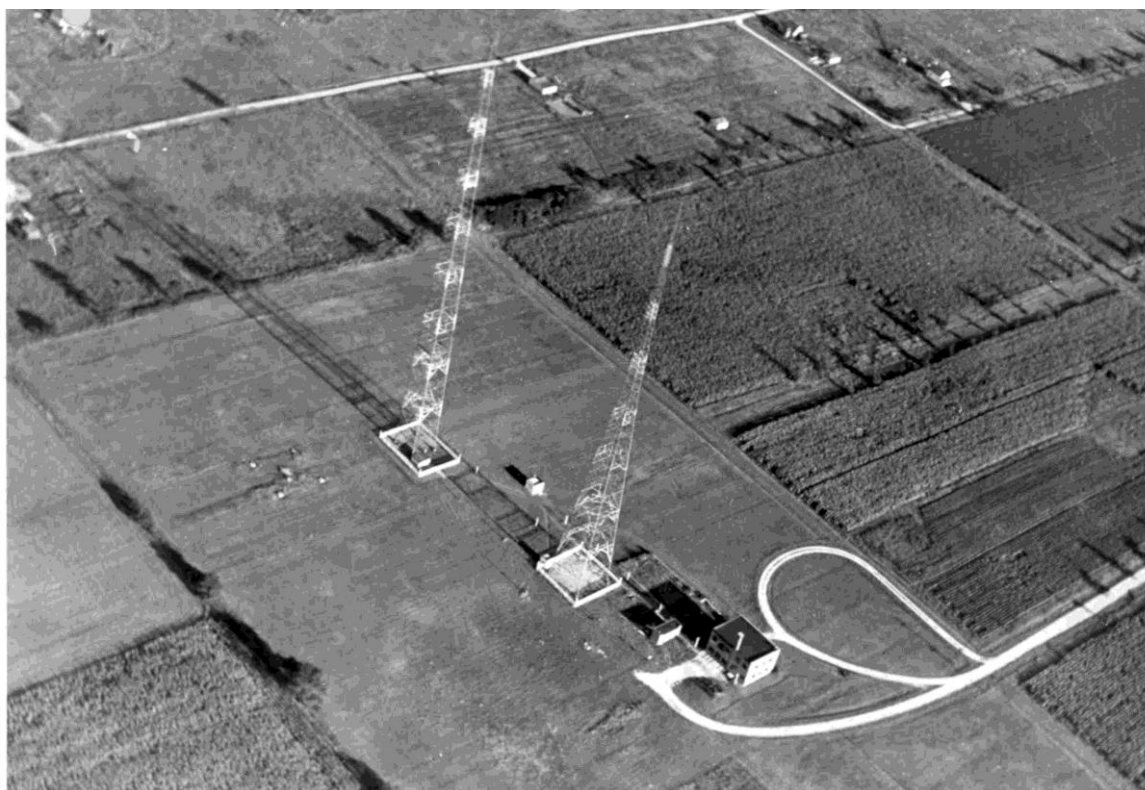

*WMVP (ex WCFL) Chicago IL-1000 kHz – sändarmaster från år 1945.
Tnx TON*